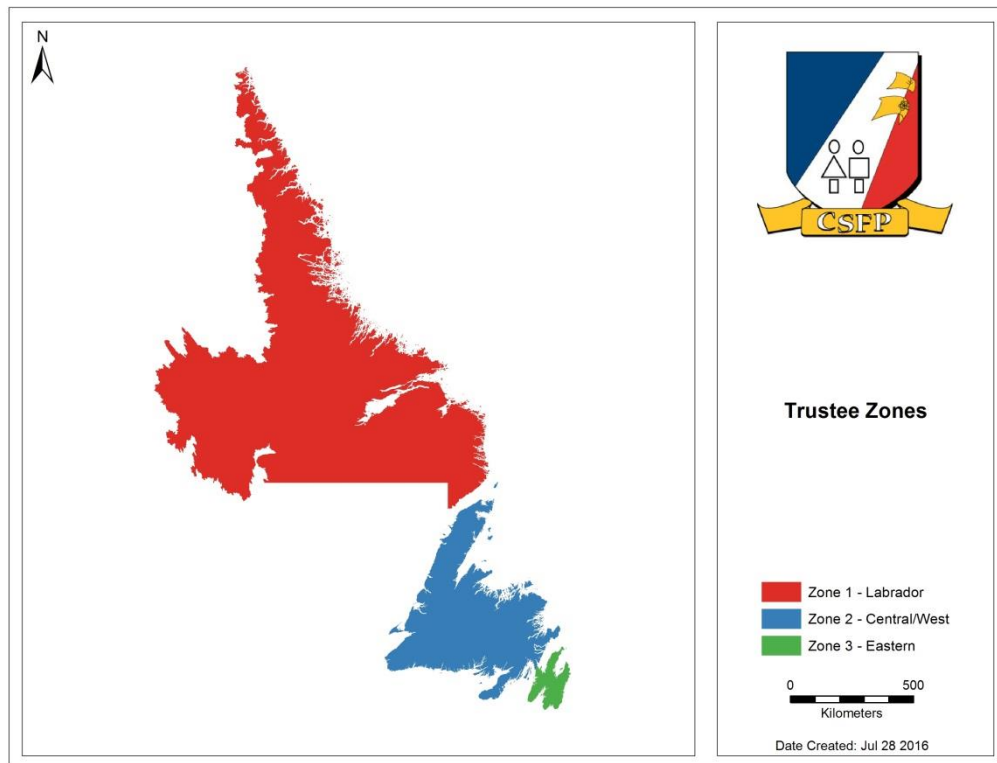

## CSFP Trustee Zones:

### **Zone 1 -Labrador:**

All communities in Labrador Inclusive.

### **Zone 3 - Eastern:**

All communities from Chance Cove to St. John's including the Isthmus of Avalon and all communities on the Avalon Peninsula.